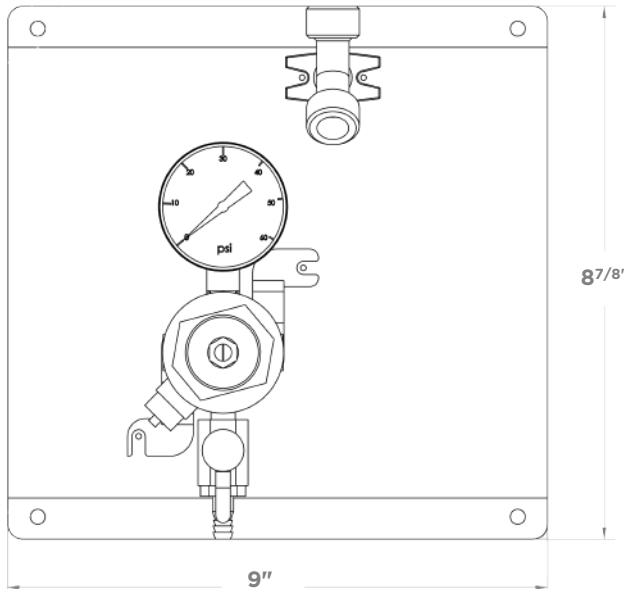

DELUXE TECFLO REGULATOR PANEL

CO875001TF

KEY FEATURES

- Easy to Clean, Durable Powder Coated Panel
- 304SS Beer Fittings
- NSF Skip Bond Jumper Line Sets
- 304SS 1/4", 5/16", & 3/8" Outlet Options
- 304SS Solid Tube Push-In Connectors
- Tamper Resistant Regulator
- 304SS Push-In Barb Fittings Assembly

OPTIONS & ACCESSORIES

- Personalize with your Company Logo
- NSF Total Barrier Skip Bond Jumper Line Sets
- Wall Bracket Fitting Kits
- 304SS FOB Detectors
- Beer Pumps & Reversal Valves
- SS Beer Manifolds & Gas Distributors
- FOB Drain Bottle Kits