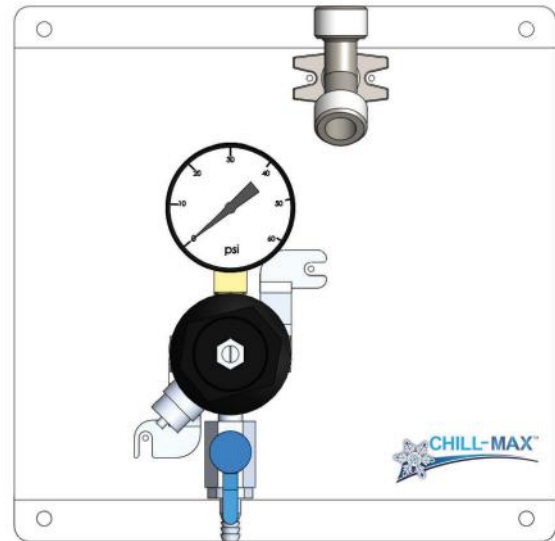

DELUXE TECFLO REGULATOR PANEL

CO875001TF

KEY FEATURES

- Easy to Clean, Durable Powder Coated Panel
- 304SS Beer Fittings
- NSF Skip Bond Jumper Line Sets
- 304SS 1/4", 5/16", & 3/8" Outlet Options
- 304SS Solid Tube Push-In Connectors
- Tamper Resistant Regulator
- 304SS Push-In Barb Fittings Assembly

OPTIONS & ACCESSORIES

- Personalize with your Company Logo
- NSF Total Barrier Skip Bond Jumper Line Sets
- Wall Bracket Fitting Kits
- 304SS FOB Detectors
- Beer Pumps & Reversal Valves
- SS Beer Manifolds & Gas Distributors
- FOB Drain Bottle Kits